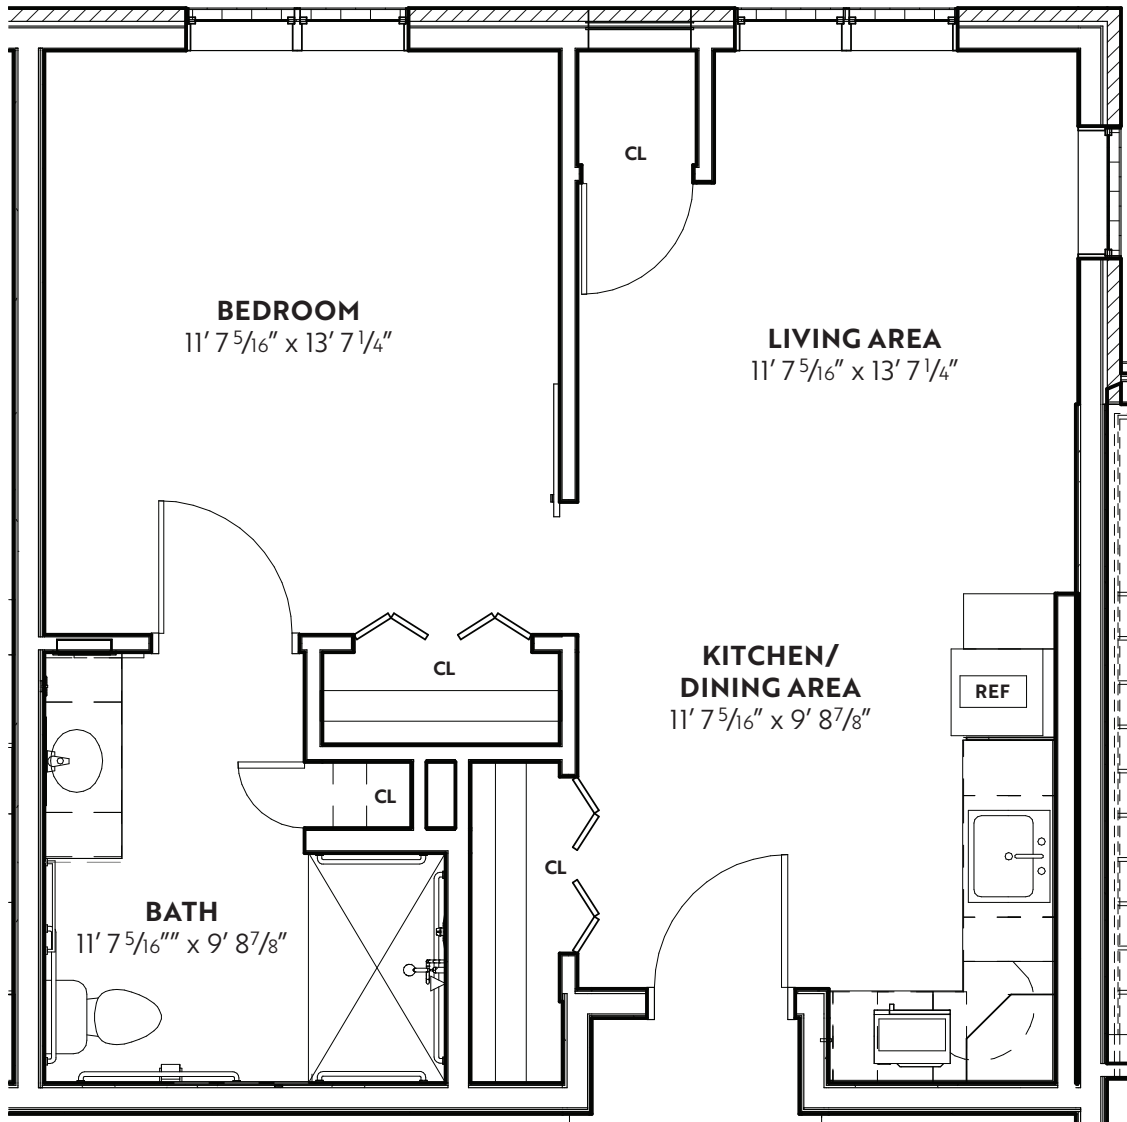

the lodge at
EVENGLOW

THE WHITE OAK - 523 Sq. Ft.

Final dimensions and configurations may vary from this plan.

215 E. WASHINGTON STREET | PONTIAC, IL 61764 | (815) 844-6131 | EVENGLOW.ORG