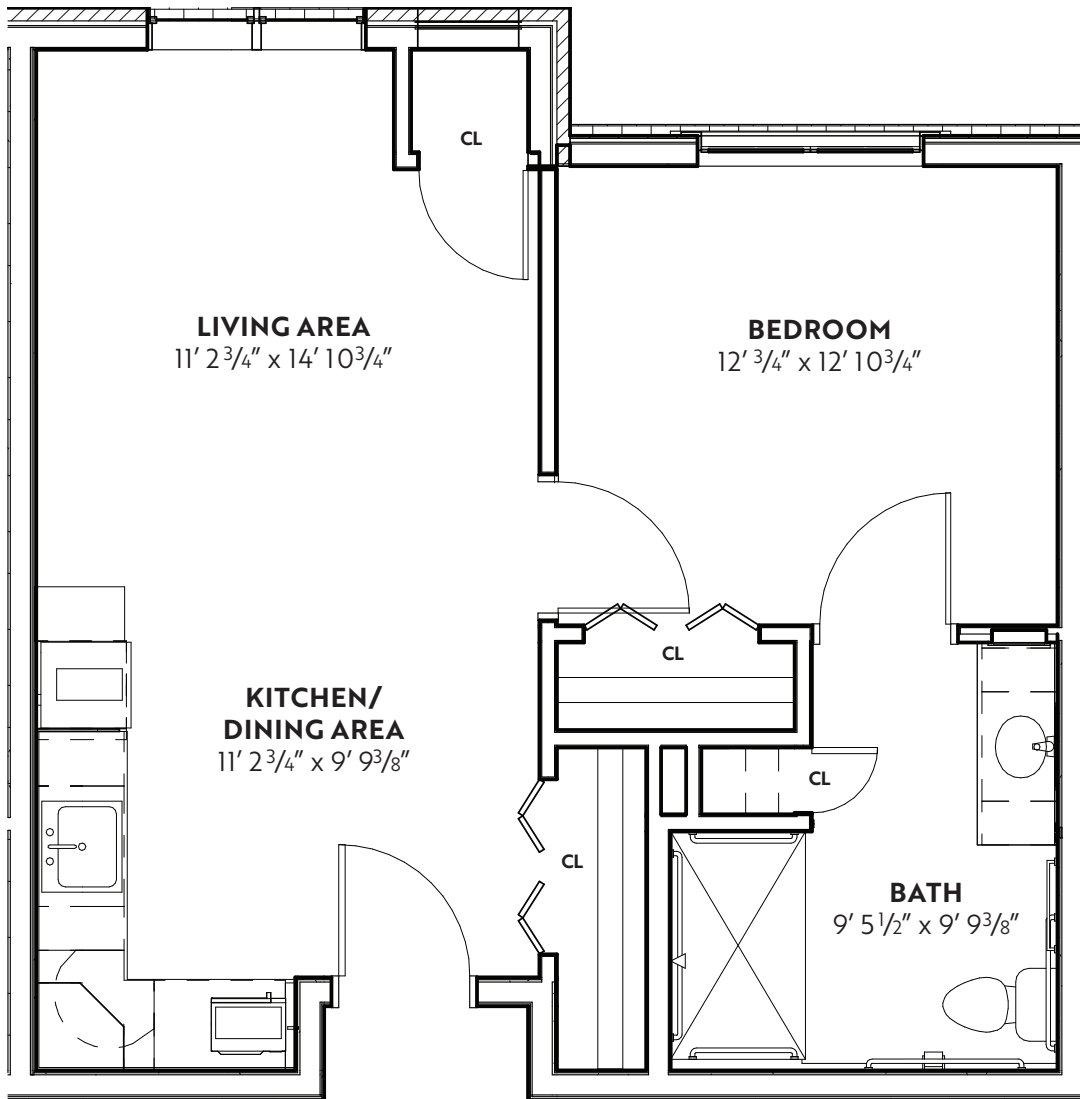

the lodge at
EVENGLOW

THE VIOLET - 491-500 Sq. Ft.

Final dimensions and configurations may vary from this plan.

215 E. WASHINGTON STREET | PONTIAC, IL 61764 | (815) 844-6131 | EVENGLOW.ORG