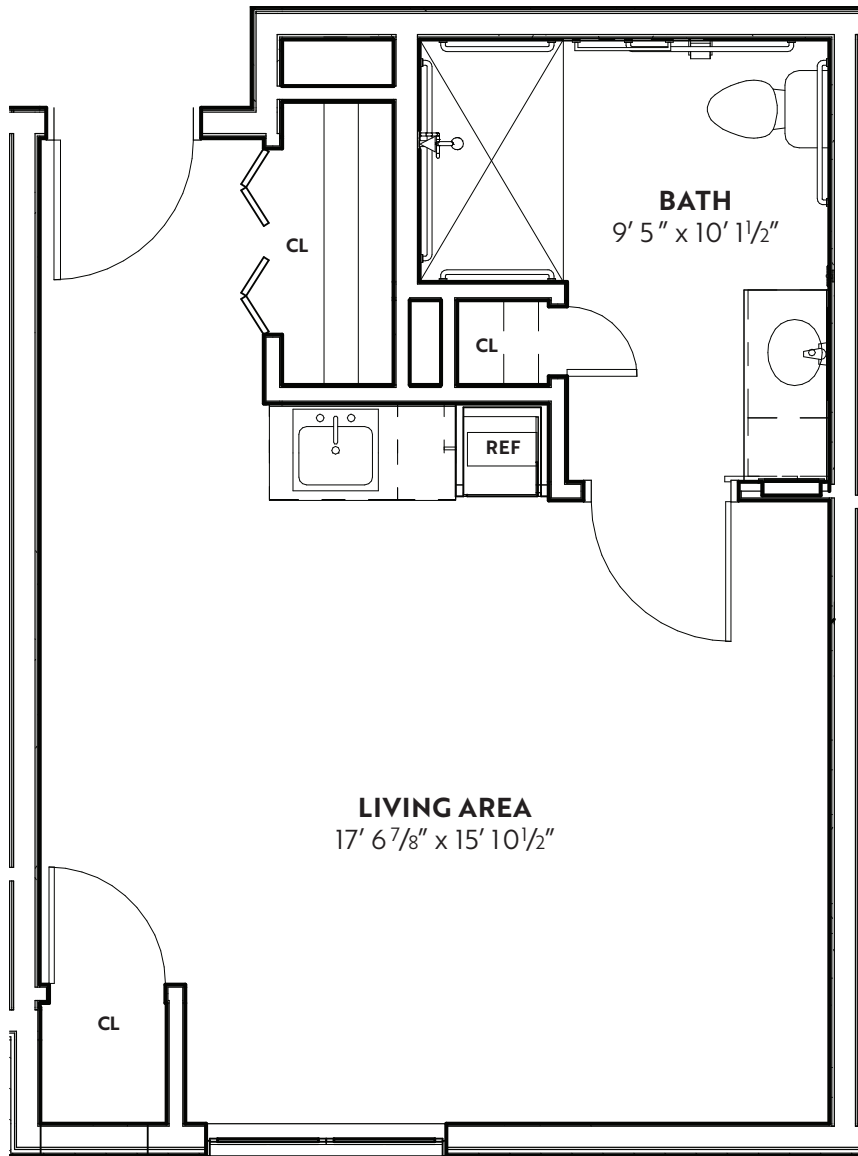

the lodge at
EVENGLOW

THE CARDINAL - 381 Sq. Ft.

Final dimensions and configurations may vary from this plan.

215 E. WASHINGTON STREET | PONTIAC, IL 61764 | (815) 844-6131 | EVENGLOW.ORG